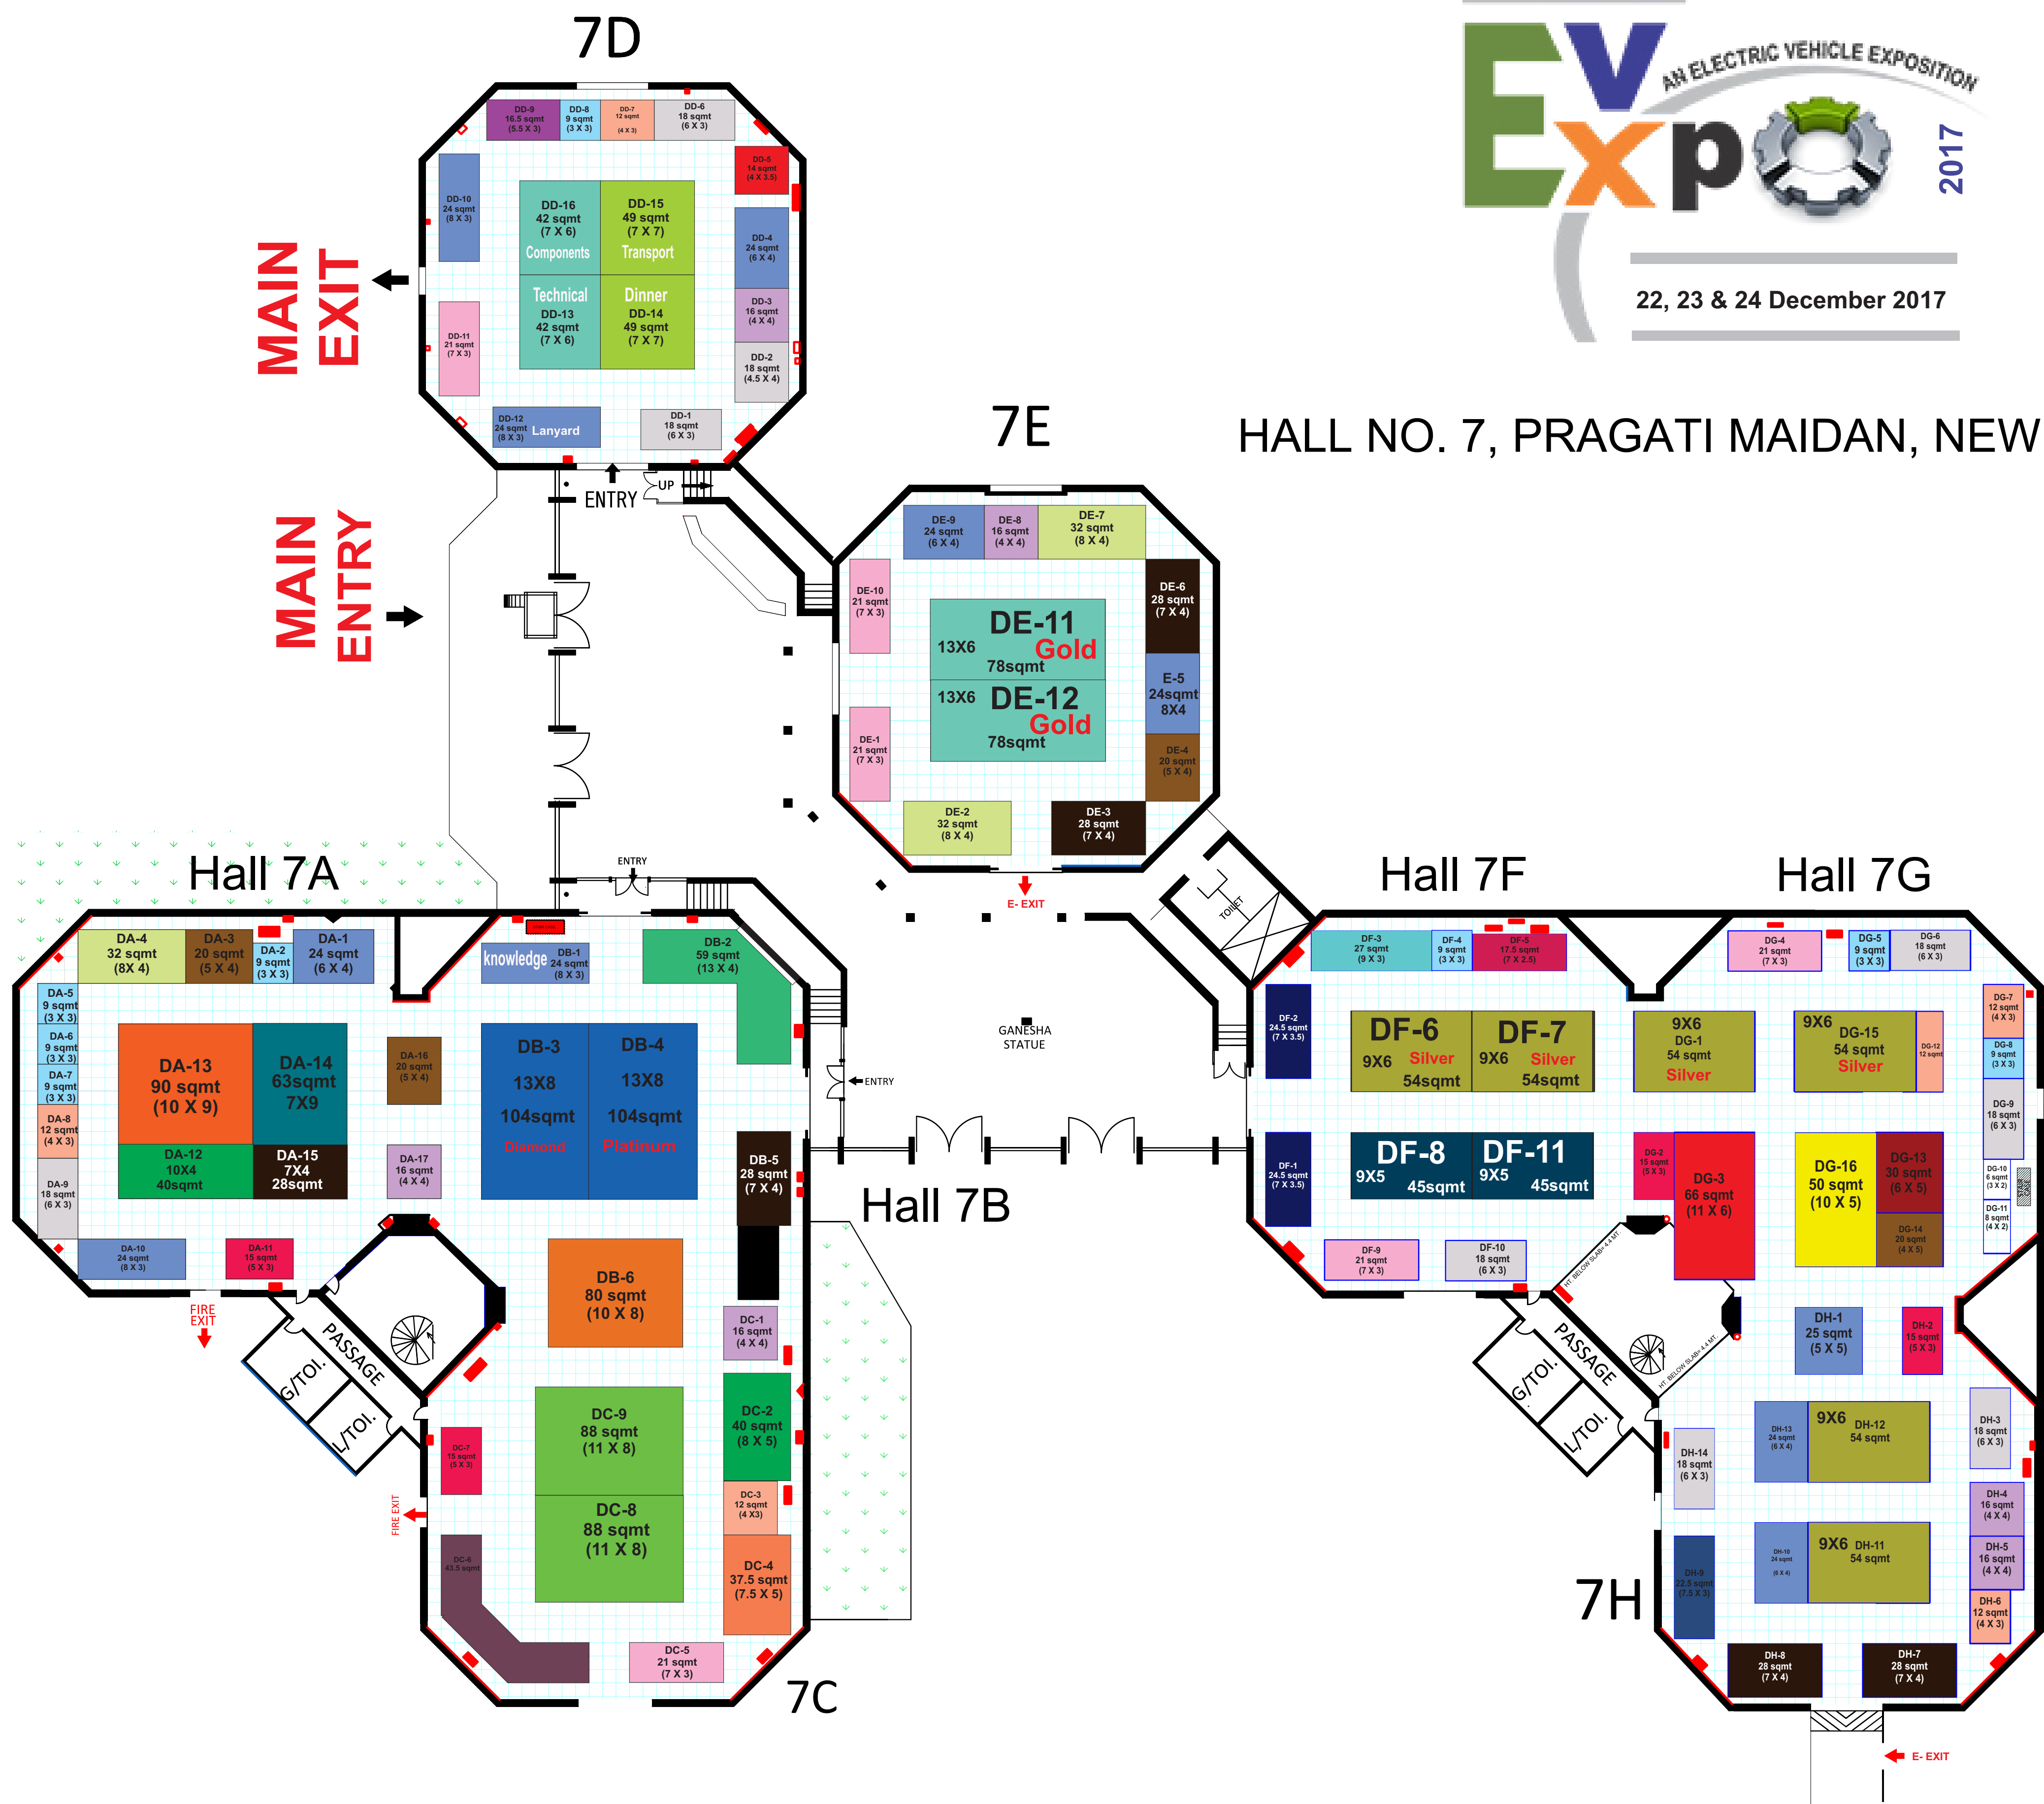

HALL NO. 7, PRAGATI MAIDAN, NEW DELHI

9sqmt	12sqmt	15sqmt	18sqmt	24sqmt	48sqmt	64sqmt	28sqmt	20sqmt	45sqmt	49sqmt
10sqmt	14sqmt	16sqmt	21sqmt	32sqmt	56sqmt	96sqmt	40sqmt	56sqmt	78sqmt	
36sqm	6sqm	88sqmt	104sqmt	80sqmt	63sqmt	90sqmt	30sqmt	66sqmt	42sqmt	